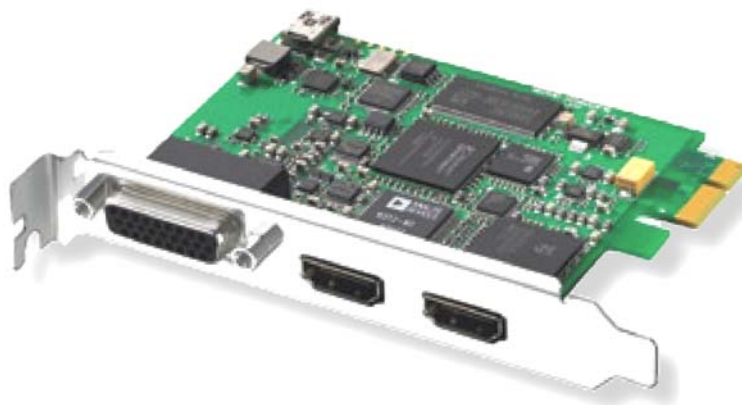

Analogue HD Frame Grabber with Image View and Capture software

Product No. OP-006 309

Capture and play back of Full HD uncompressed video. Plug this Frame Grabber into your PC and capture the uncompressed live image in Full HD digital format in your Optilia OptiPix software. This frame grabber is fully DirectShow™ and QuickTime™ compatible.

Processing

Colour space Conversion	Hardware based real time.
HD Down Conversion	Software based down conversion during video playback.
HD Up Conversion	Real time standard definition to 1080HD and 720HD during video capture.

Connections

Analogue Audio Input	2 Channel RCA HiFi audio in 24 bit.
Analogue Audio Output	2 Channel RCA HiFi audio in 24 bit.
Analogue Video Input	Component, NTSC, PAL or S-Video.
Analogue Video Output	Component, NTSC, PAL or S-Video.
HDMI Video Input	1 x HDMI type A connector
HDMI Video Output	1 x HDMI type A connector
HDMI Audio Input	2 Channels.
HDMI Audio Output	2 Channels.
SPDIF Audio Output	2 Channel 24 bit.
Dual Rate support	HDMI and Analogue Component switches between HD and SD.
Supported HDMI Formats	525 NTSC, 625 PAL, 720HD and 1080HD switchable.
Computer Interface	PCI Express 1 lane, compatible with 1, 4, 8 and 16 lane PCIe slots.