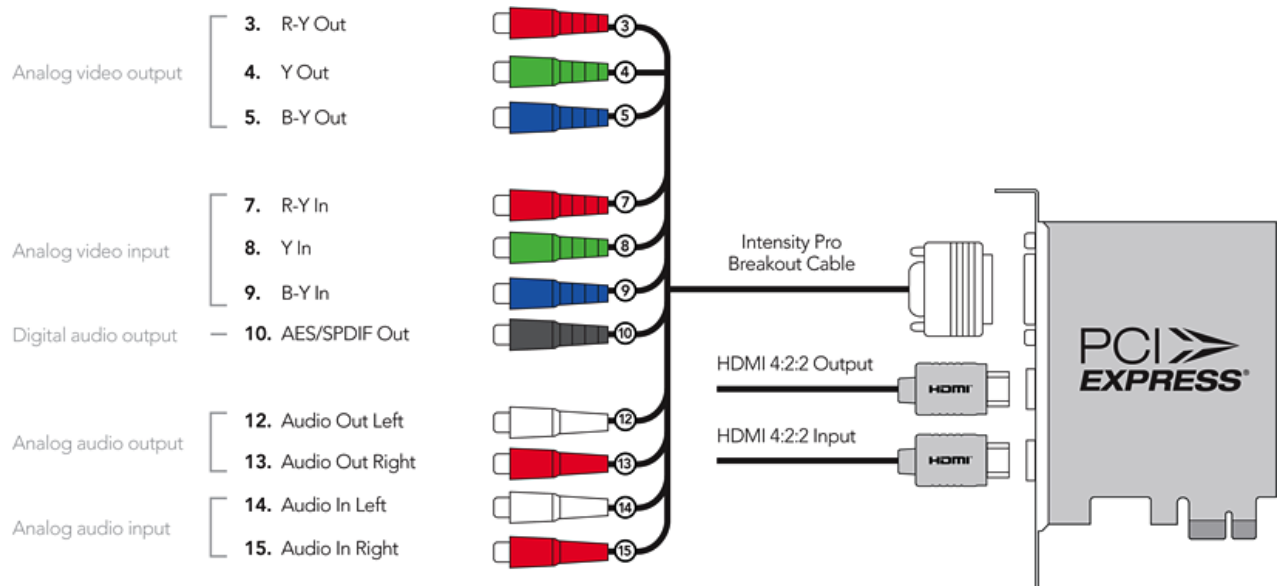

System requirement for Windows™:

Operating System: Windows 7 32-bit , Windows 7 64-bit
Microsoft Windows XP Professional with Service Pack 3.
Microsoft Windows XP Professional x64 Edition with Service Pack 2.

Memory: At least 2 GB of RAM for both SD and HD for Windows XP Professional.

Recommended Computers: These computer systems have been tested in house with the HD-Frame Grabber:

HP Pro 35xx MT Win7P
HP 8300 ELITE CMT C15 3.2 4GB/500 W7P
Hewlett Packard Z400, W7P
Hewlett Packard Z800, W7P

Motherboards: Asus P6X58D-Premium
Asus P6X58D-E
Gigabyte GA-X58A-UD7
Gigabyte GA-X58A-UD5
Gigabyte G1.Sniper (rev. 1.0)

Recommended Graphics Cards: PCIe x16:
ATI Radeon HD 4650
ATI Radeon HD 4670
nVidia GeForce 9800 GT
nVidia GeForce GTS 250

Dell computers are not supported for use with this Frame Grabber.
For Mac OS X™ system requirement please contact Optilia.

Included items when you purchase OP-006 309:

1. PCI Express capture card
2. Breakout Cable (Analog video and audio connections)
3. OptiPix Lite, image view, capture and on-screen measurement software (Only for Microsoft Windows™)
4. Installation CD and instructions manual